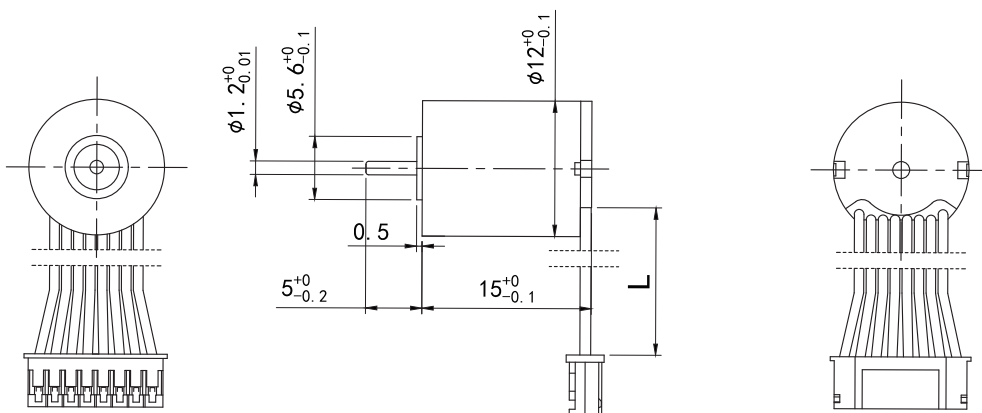

TBC1215

12mm brushless motor

Power	0.8W (External Drive)
	/
Life Expectancy	~10000H (Ball Bearing)
	/

Weight:35g(Approx)

Unit(mm)

Motor Technical Data

Motor model	Rated voltage	No-load		Rated				Stall	
		Speed	Current	Speed	Torque	Current	Power	Torque	Current
	VDC	r/min	mA	r/min	g.cm	mA	W	g.cm	A
TBC1215HG	5	13500	40	12015	3	100	0.4	26	0.8
TBC1215HG	7.4	21000	60	18690	4	200	0.8	36	1.2