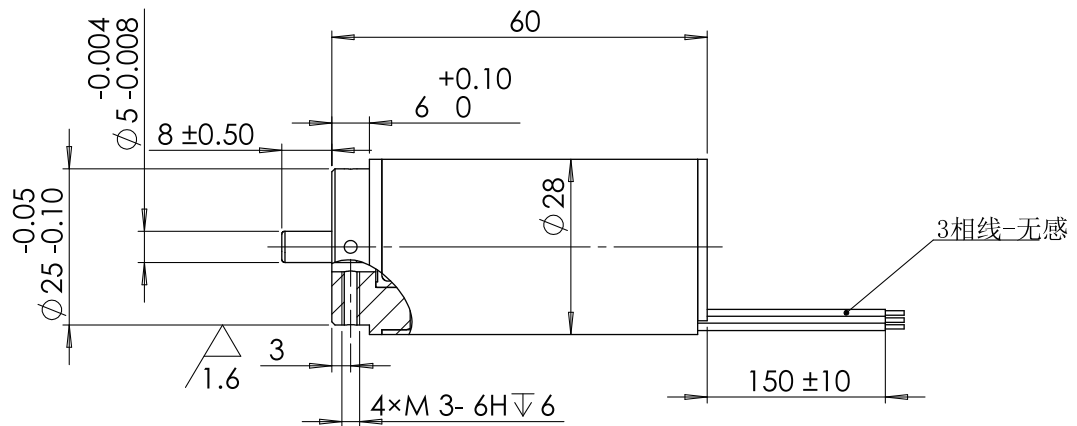

TBC2854

28mm brushless motor

Power	70W (External Drive)
	/
Life Expectancy	~5000H (Ball Bearing)
	/

Weight:160g(Approx)

Unit(mm)

Motor Technical Data

Motor model	Rated voltage VDC	No-load		Rated			Stall		
		Speed r/min	Current mA	Speed r/min	Torque g.cm	Current mA	Power W	Torque g.cm	Current A
TBC2854-2480	24	8400	90	7400	200	850	15.2	1650	6
TBC2854-24120	24	12000	200	10000	400	2200	41.0	2400	14