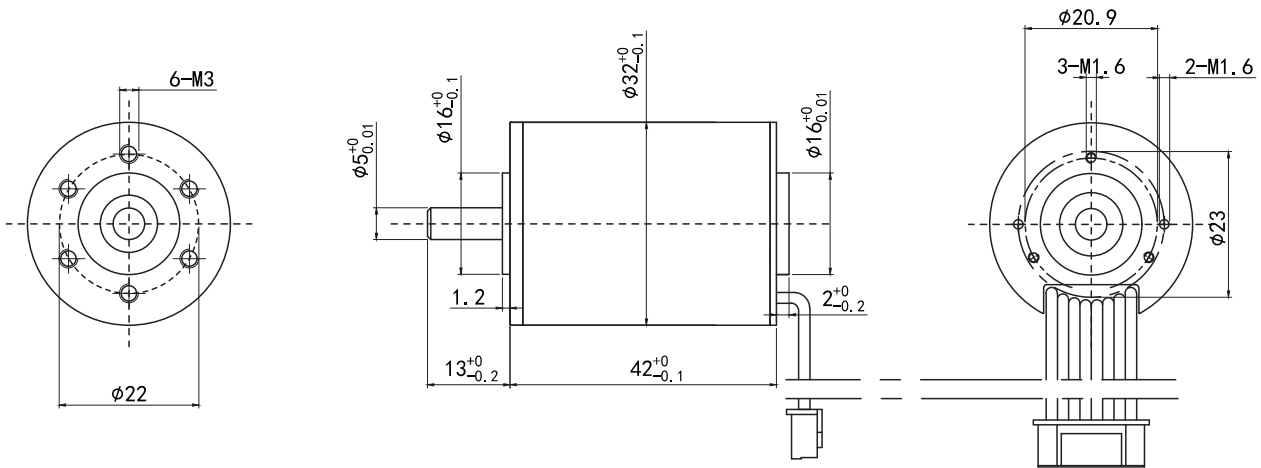

TBC3242 (Can be made into 4Pole motor)

32mm brushless motor

Power	45.5W(External Drive)
	/
Life Expectancy	~ 10000H(Ball Bearing)
	/

Weight:120(Approx)

Unit(mm)

Motor Technical Data

Motor model	Rated voltage	No-load		Rated				Stall	
		Speed	Current	Speed	Torque	Current	Power	Torque	Current
		r/min	mA	r/min	g.cm	mA	W	g.cm	A
TBC3242GH	12	5540	102	4709	4600	4600	45.5	6284	30
TBC3242GH	24	6466	114	3912	1900	1900	25.1	1581	4.6