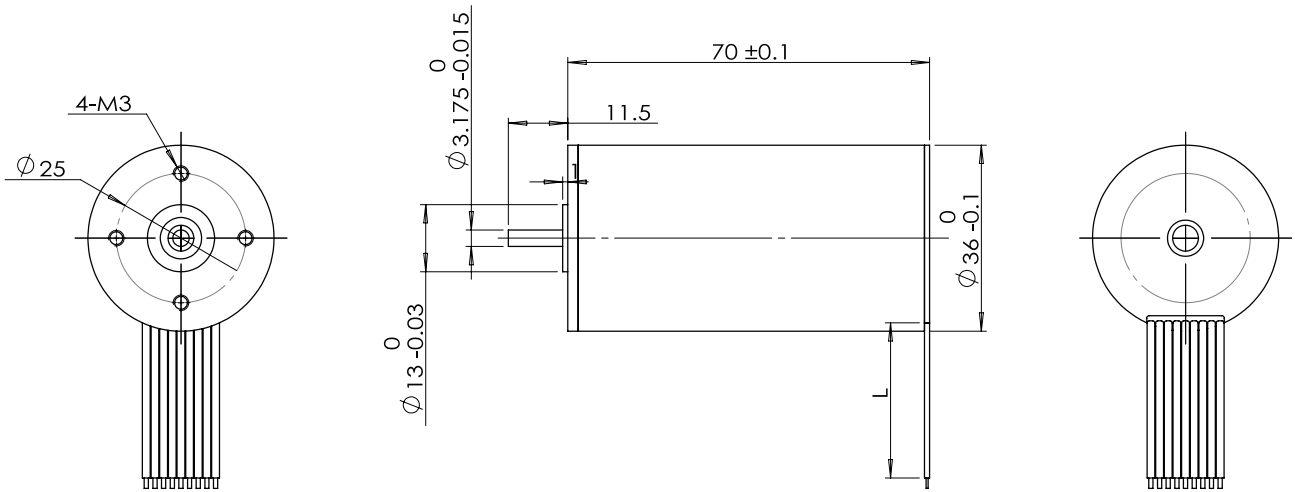

# TBC3670

36mm brushless motor

Power	300W
	/
Life Expectancy	~10000H (Ball Bearing)
	/

Weight:600g(Approx)

Unit(mm)

## Motor Technical Data

Motor model	Rated voltage	No-load		Rated				Stall	
		Speed	Current	Speed	Torque	Current	Power	Torque	Current
		r/min	mA	r/min	g.cm	mA	W	g.cm	A
TBC3670-1265	12	6500	420	5450	1200	7500	67	7400	50
TBC3670-24130	24	13000	720	10930	2400	14500	270	14800	100