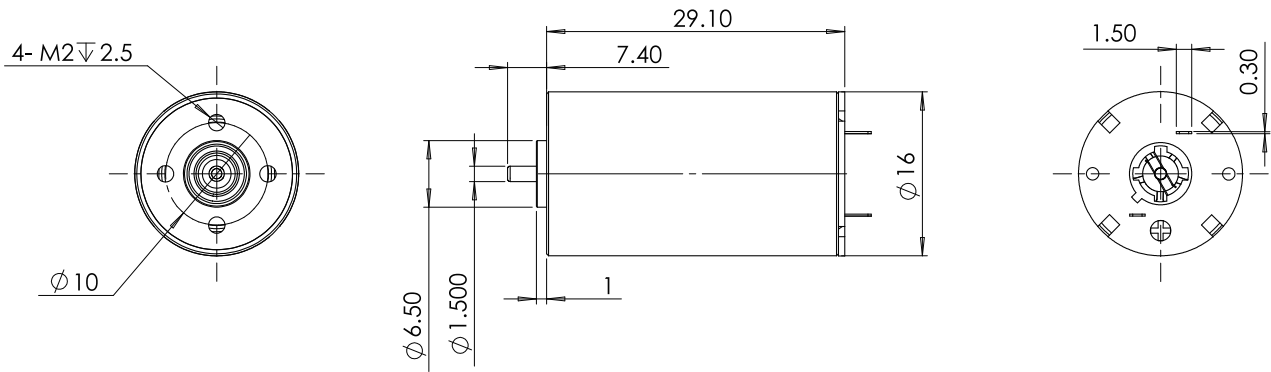

TDC1629

16mm brushed motor

Power	1.64W
	/
Life Expectancy	~300H(Oil Bearing)
	/

Weight:25g(Approx)

Unit(mm)

Motor Technical Data

Motor model	Rated voltage	No-load		Rated				Stall	
		Speed	Current	Speed	Torque	Current	Power	Torque	Current
		r/min	mA	r/min	g.cm	mA	W	g.cm	A
TDC1629-06120	6.0	12000	29	10500	15	335	1.58	128	3.5
TDC1629-12120	12.0	12000	14	10800	15	172	1.64	161	1.8