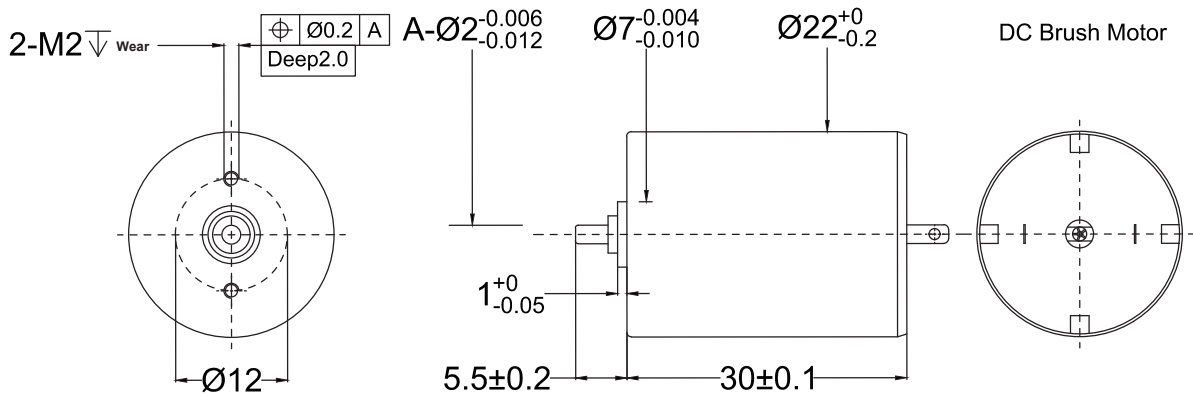

TDC2230

22mm brushed motor

Power	16.4W (Graphite Brush)
	/
Life Expectancy	~ 2000H (Ball Bearing)
	/

Weight: 52g (Approx)

Unit(mm)

Motor Technical Data

Motor model	Rated voltage	No-load		Rated				Stall	
		Speed	Current	Speed	Torque	Current	Power	Torque	Current
	VDC	r/min	mA	r/min	g.cm	mA	W	g.cm	A
TDC2230GT	9	9500	56	6840	103	1200	7.2	369	4.2
TDC2230GT	12	13302	43	9577	167	2000	16.4	596	7