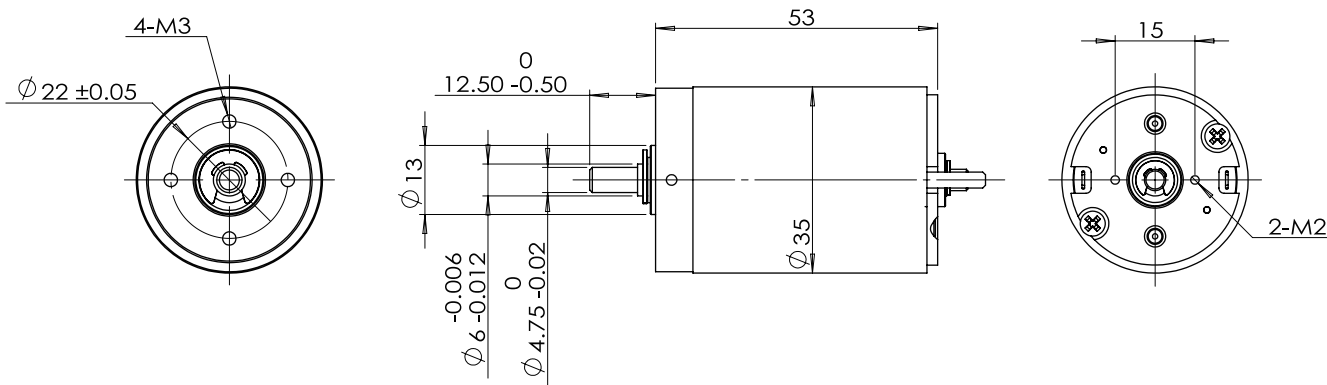

TDC3553

35mm brushed motor

Power	70W (Graphite Brush)
	/
Life Expectancy	~1500H (Ball Bearing)
	/

Weight:225g(Approx)

Unit(mm)

Motor Technical Data

Motor model	Rated voltage	No-load		Rated			Stall		
		Speed	Current	Speed	Torque	Current	Power	Torque	Current
		r/min	mA	r/min	g.cm	mA	W	g.cm	A
TDC3553-2468	24	6800	130	5500	400	1300	22.6	2090	6.2
TDC3553-2478	24	7800	150	6900	400	1500	28.3	3460	10.6