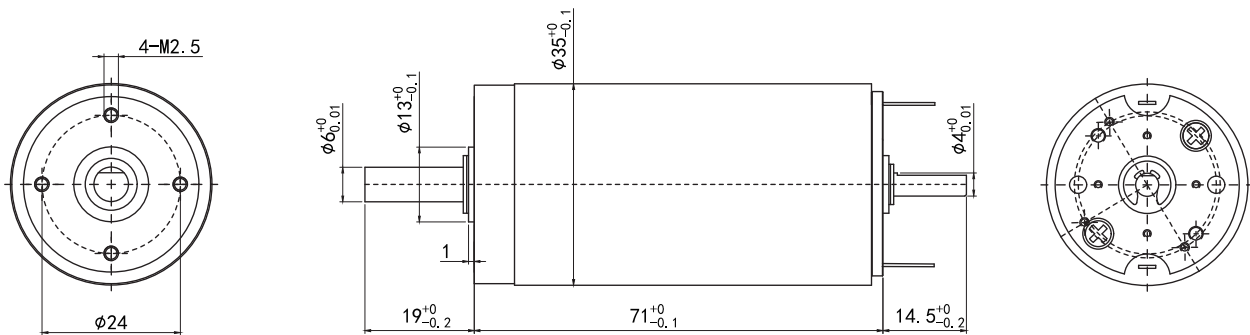

TDC3571

35mm brushed motor

Power	135W (Graphite Brush)
	/
Life Expectancy	~ 2000H (Ball Bearing)
	/

Weight:329g(Approx)

Unit(mm)

Motor Technical Data

Motor model	Rated voltage	No-load		Rated			Stall		
		Speed	Current	Speed	Torque	Current	Power	Torque	Current
		r/min	mA	r/min	g.cm	mA	W	mN.m	A
TDC3571GT	12	6500	95	5460	1687	9700	96.5	10544	60
TDC3571GT	24	7490	68	6291	2050	6800	135.0	12810	42